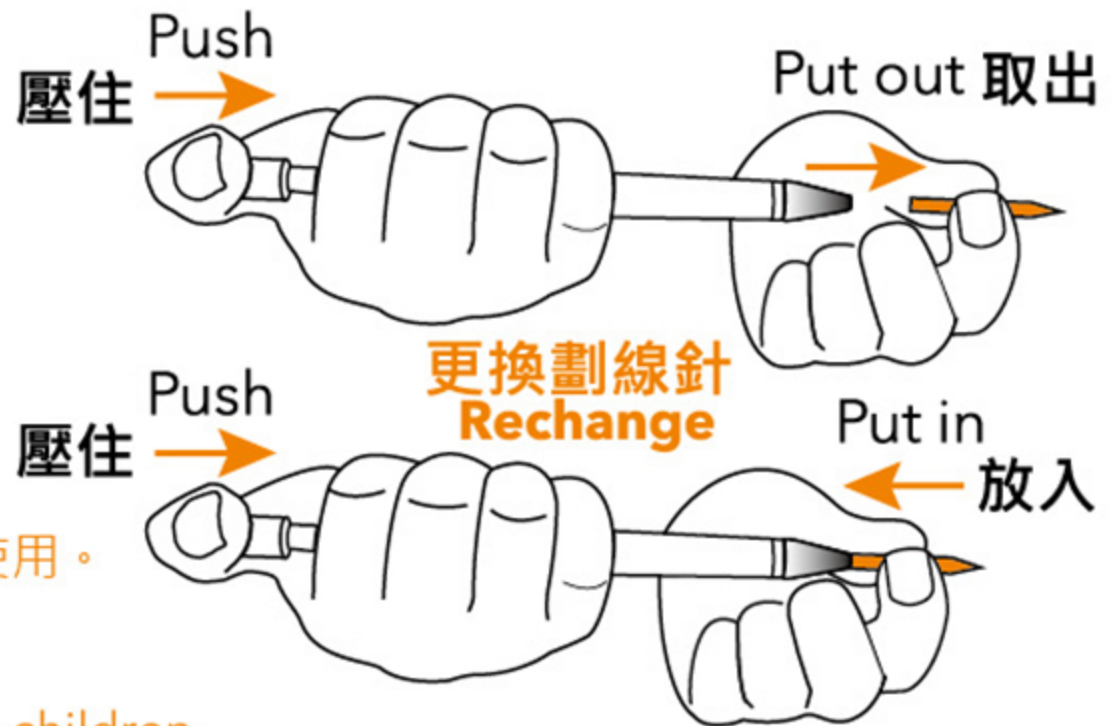

鎢鋼劃線針 劃線筆的前端筆頭
Carbide Scriber used in scribe pen

於硬化鋼、陶瓷和玻璃上作為標註記用途。
Easy to mark on hardened steel, ceramics and glass.

注意: 這不是玩具，遠離兒童，限成人使用。筆端尖銳，小心受傷。

Caution:

Tips are not toy. Keep away from children. Adult use only.
Sharp points, not to be injured.

Size: Ø2 x 31.5mm

鎧鉅科技股份有限公司

www.topgreentech.com

Tel: +886-2-2668-5678 Fax: +886-2-2668-5858 整合需求·創新價值

劃線筆 於硬化鋼、陶瓷和玻璃上作為標註記用途
Scribe Pen Easy to mark on hardened steel, ceramics and glass.

說明 Description

注意:
這不是玩具，遠離兒童，限成人使用。
筆端尖銳，小心受傷。

Caution:

Tips are not toy. Keep away from children.
Adult use only. Sharp points, not to be injured.

www.topgreentech.com